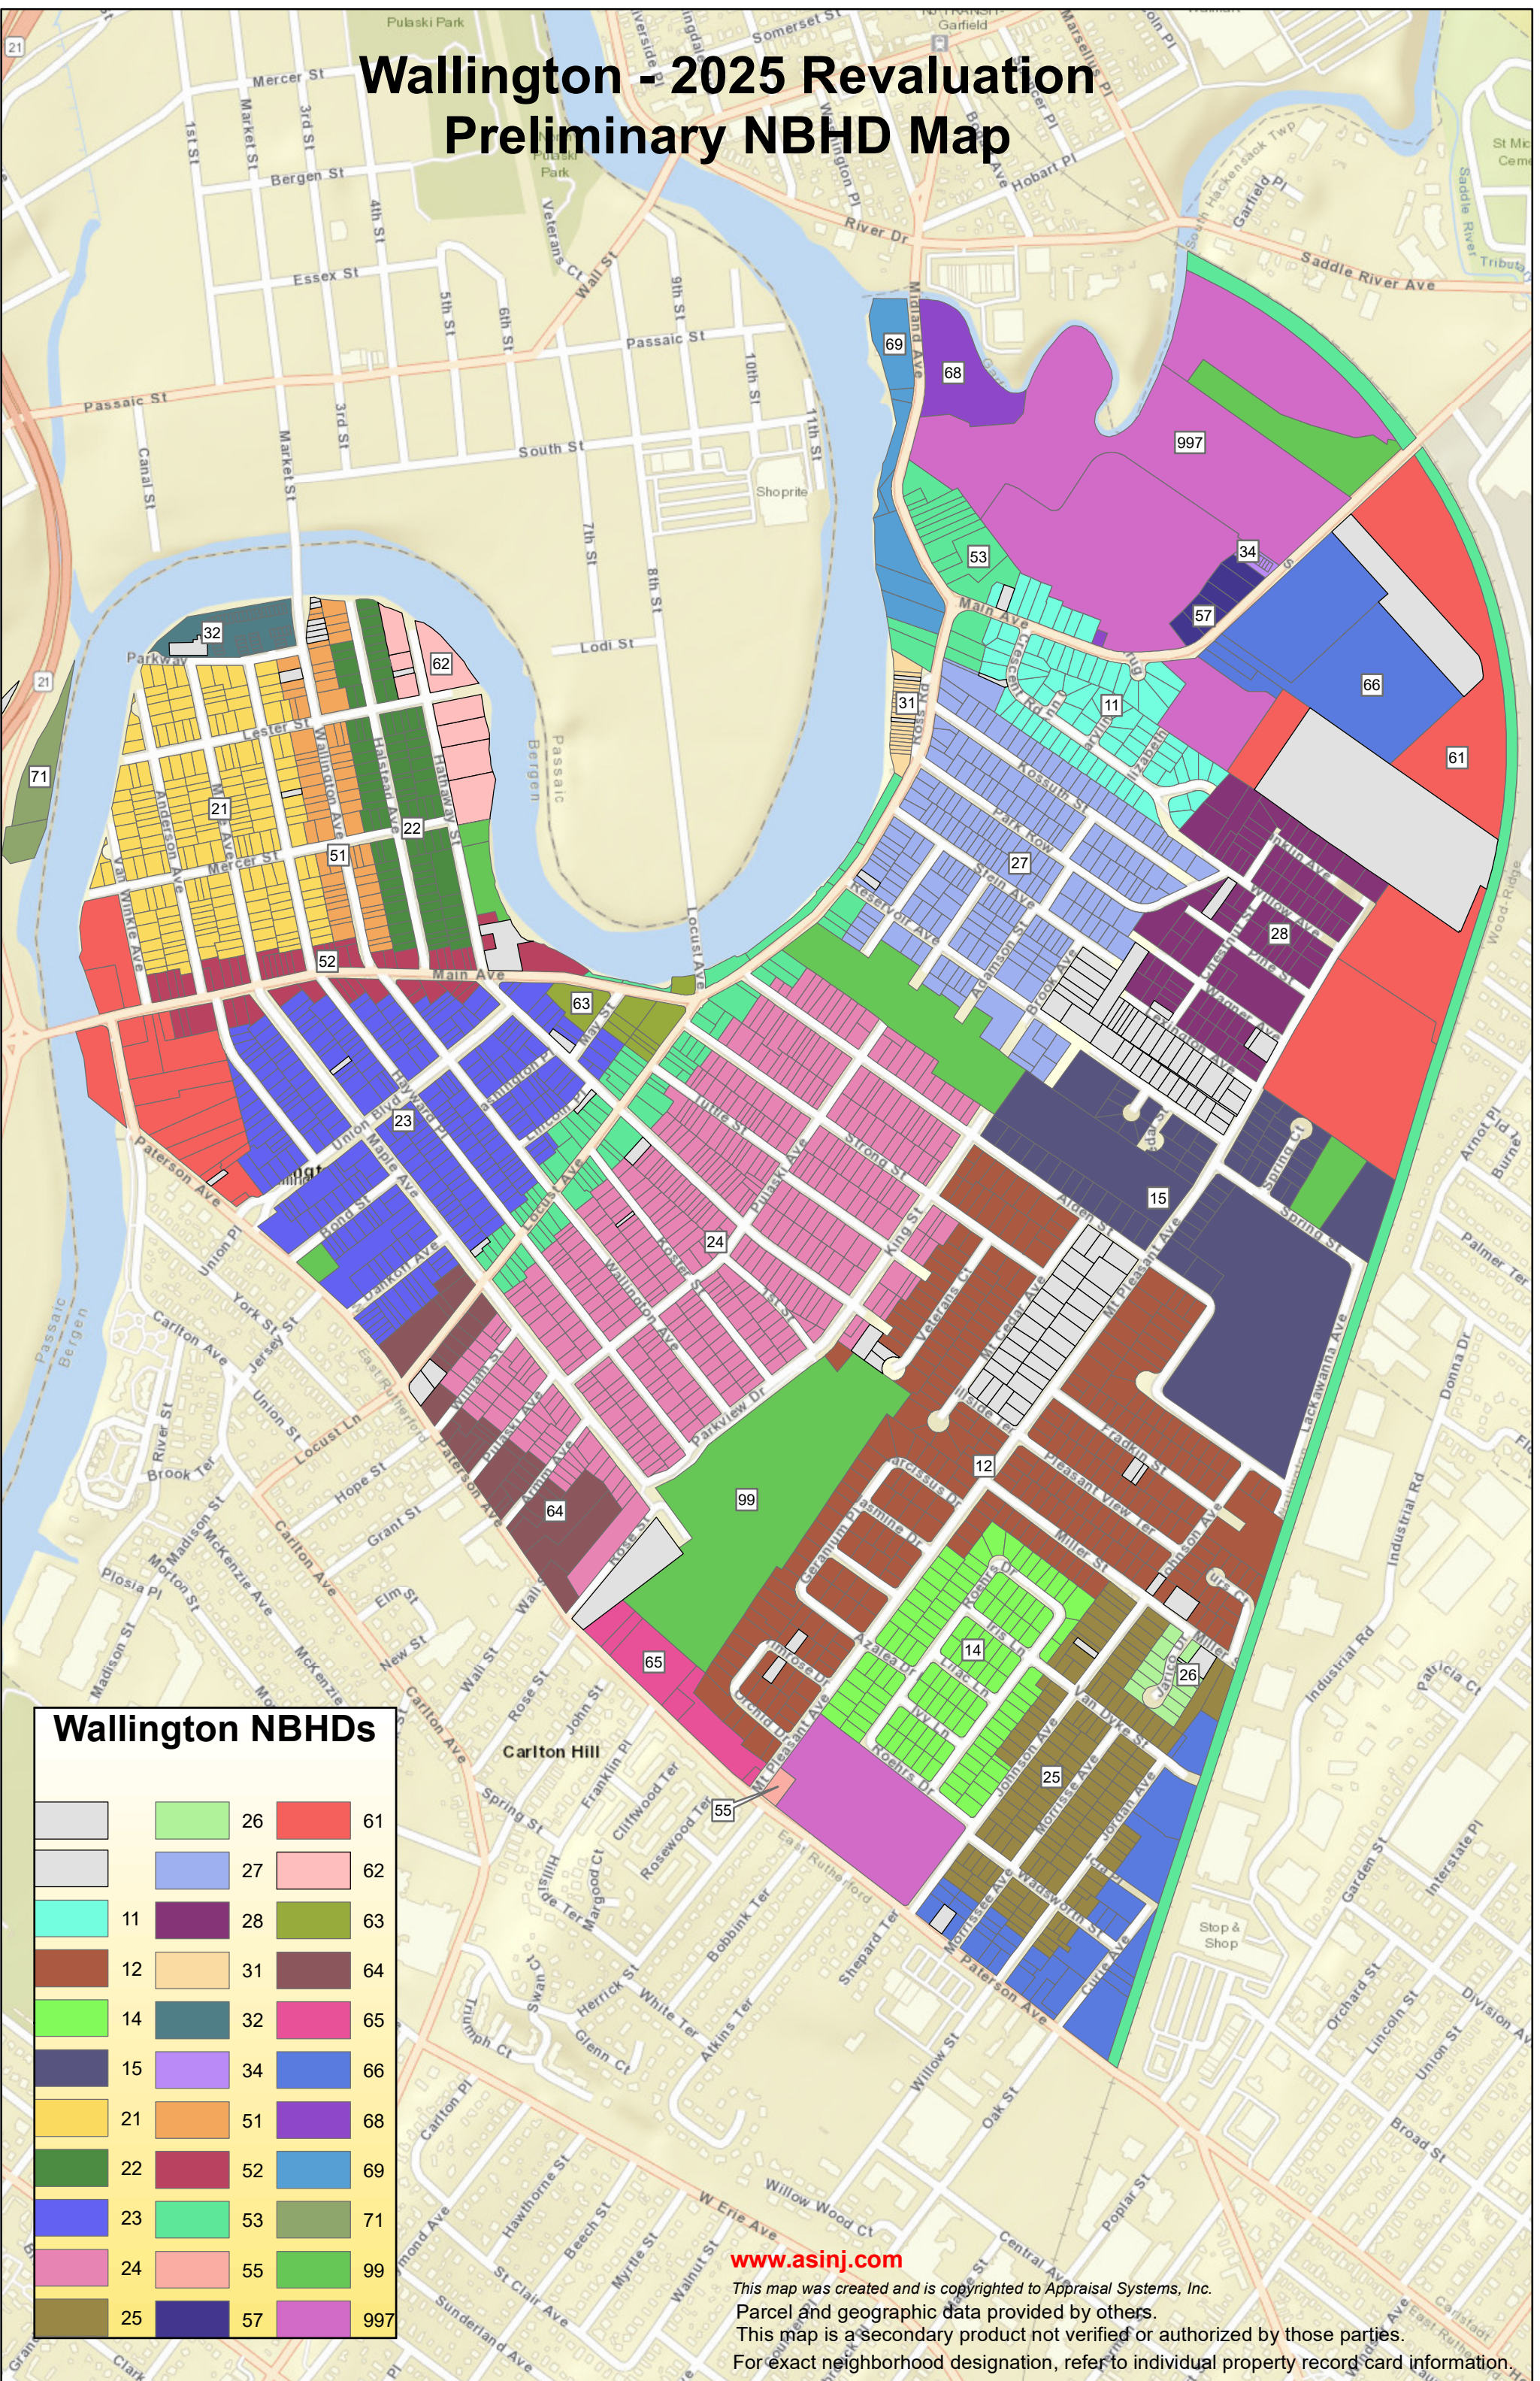

# Wallington - 2025 Revaluation Preliminary NBHD Map

**Wallington NBHDs**

11	26	61
12	27	62
14	28	63
15	31	64
21	32	65
22	34	66
23	51	68
24	52	69
25	53	71
	55	99
	57	997

[www.asinj.com](http://www.asinj.com)

This map was created and is copyrighted to Appraisal Systems, Inc.

Parcel and geographic data provided by others.

This map is a secondary product not verified or authorized by those parties.

For exact neighborhood designation, refer to individual property record card information.